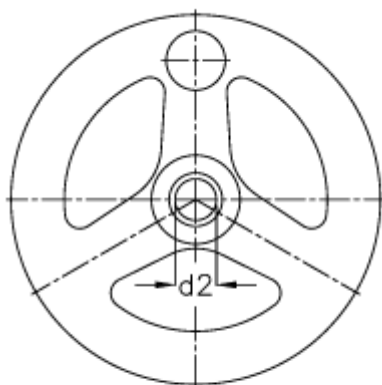

# Data Sheet

Article number: 20331299

Description: E+G Handwheel  
GN 555-125-B12-D

## Measures

b	= 18	l1 -0.5	= 1
d1	= 125	l2 -0.5	= 25
d2 H7	= 14	l3	= 34
d2 H7	= 12	Number of spokes	= 3
d3	= 24		
d4	= 18		
d5	= 30		
Handle	= 20		