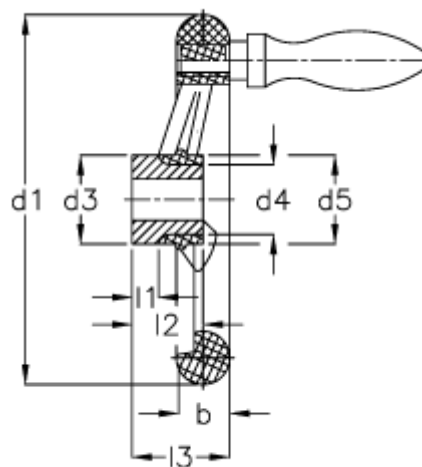

# Data Sheet

Article number: 20331299

Description: E+G Handwheel  
GN 555-125-B12-D

## Measures

b	= 18	l1 -0.5	= 1
d1	= 125	l2 -0.5	= 25
d2 H7	= 14	l3	= 34
d2 H7	= 12	Number of spokes	= 3
d3	= 24		
d4	= 18		
d5	= 30		
Handle	= 20		